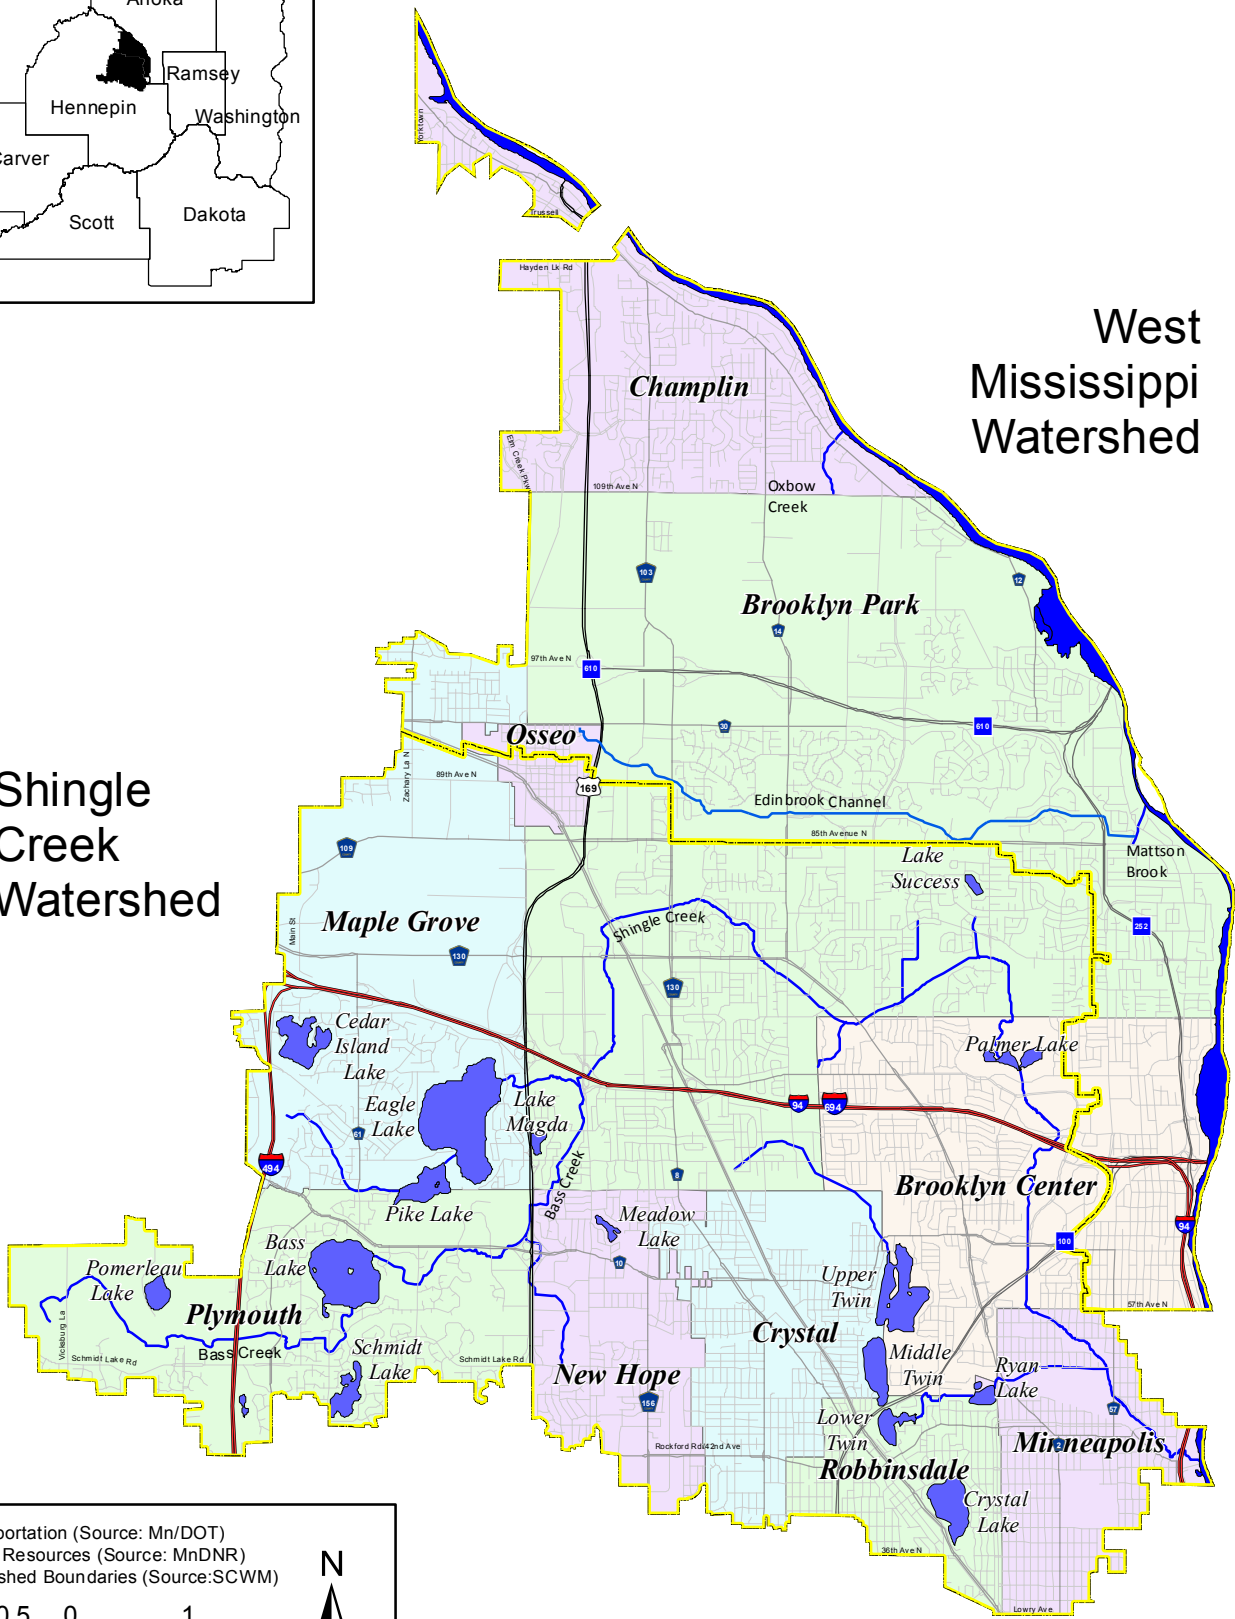

# West Mississippi Watershed

# Shingle Creek Watershed

Transportation (Source: Mn/DOT)  
 Water Resources (Source: MnDNR)  
 Watershed Boundaries (Source: SCWM)

Path: L:\1240\1240-01\mxd file\Base Map.mxd  
 Date: 10/3/2013